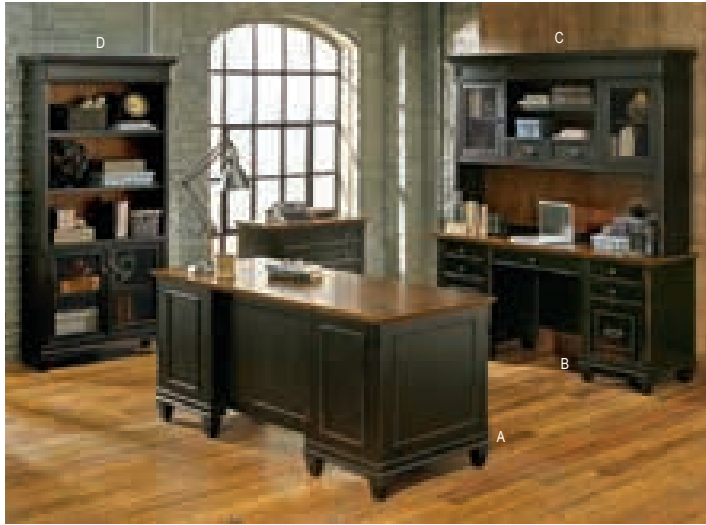

The Hartford collection combines bold lines with a weathered, vintage finish and classic style elements. The warm, two tone rubbed finish gives Hartford the relaxed feel of old world wood and the sophisticated turnbuckle and wire mesh details add a formal element. The Hartford collection will be right at home in either a classic formal setting or a more relaxed, eclectic home.