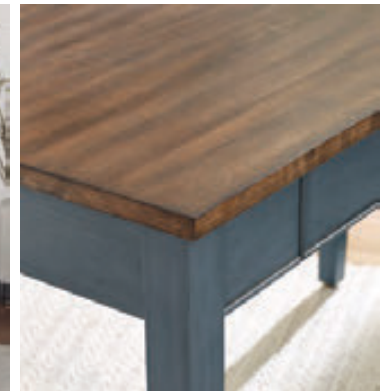

Elegant and modern, the Fairmont collection invokes simple design properties tied together with earthy, subtle tones that bring a soothing presence to any home or office setting. Available in a lightly-weathered Dusty Blue finish, the collection's natural wood tops and dark bronze hand pulls add a touch of warmth atop clean lines and tapered legs.

A / Half Pedestal L-Desk
IMFT664RB - 60w x 30h x 24d

Pencil drawer, Two utility drawers, Ball bearing glides, Two wire management grommets, Finished on all sides, Easy to attach legs

B / Return for Half Ped L-Desk
IMFT664RB-R - 40w x 30h x 18d

Pencil drawer, One large storage drawer, Ball bearing glides, Power center with one AC outlet and one USB 2.0 connection, Finished on all sides, Easy to attach legs

*Desk & Return must be sold as set

C / File Cabinet
IMFT201B - 20w x 30h x 21d

One letter-size file drawer and two utility drawers, Ball bearing glides, Finished on all sides, Fully assembled

D / Open Bookcase
IMFT3072B - 30w x 72h x 13d

Three adjustable shelves, One fixed shelf, KD construction

E / Open L-Desk
IMFT386RB - 48w x 30h x 24d

Pencil drawer, Ball bearing glides, Power center with one AC outlet and one USB 2.0 connection, Finished on all sides, Easy to attach legs

F / Return for Open L-Desk
IMFT386RB-R - 38w x 30h x 16d

Pencil drawer, Ball bearing glides, Wire management grommet, Finished on all sides, Easy to attach legs

*Desk & Return must be sold as set

G / Writing Table
IMFT384B - 48w x 30h x 24d

Pencil drawer, Ball bearing glides, Power center with one AC outlet and one USB 2.0 connection, Finished on all sides, Easy to attach legs

H / Electric Sit-Stand Desk
IMFT384TB, EB300
48w x 30 - 45h x 24d

Electric height-adjustable desk ranges from 30" to 45", Two wire management grommets, Easy to attach legs

Half Pedestal Desk (shown on front)
IMFT660B - 55w x 30h x 27d

Drop-down keyboard/pencil tray, Two utility drawers and one large storage drawer, Ball bearing glides, Power center with one AC outlet and one USB 2.0 connection, Finished on all sides, Easy to attach legs