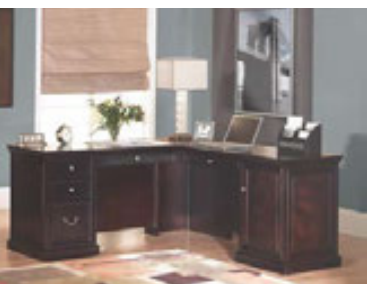

Fulton Office Collection

MARTIN
FURNITURE

A / LATERAL FILE

FL450 - 32w x 30h x 21d

Two letter/legal file drawers, One locking file drawer

B / EXECUTIVE HUTCH

FL682 - 69.25w x 42h x 13d

Two fixed shelves, Two adjustable shelves, Two glass shelves, Two wood doors

C / L-SHAPED DESK

FL684L/FL684L-R - 68.25w x 30h x 75.25d

Two drop-front keyboard/pencil drawers, One locking file drawer, Wire management grommets, Finished on all sides

D / L-SHAPED DESK

FL664R/FL664R-R - 20.75w x 29h x 24.5d

One drop-front keyboard/pencil drawer, One pencil drawer, Two utility drawers, One legal/letter file drawer, One door with pull-out printer tray, Wire management grommets, Finished on all sides

E / OPEN BOOKCASE

FL3072 - 30w x 72h x 13.5d

Two fixed shelves, Three adjustable shelves

F / LOWER DOOR BOOKCASE

FL3072D - 30w x 72h x 13.5d

Two fixed shelves, Three adjustable shelves, Two wood doors

G / ELECTRIC SIT/STAND DESK

FL384T/384EB - 60w x 30-45h x 28d

Center pencil drawer, Two utility drawers, Power center with two AC power outlets & three USB 2.0, Shelf accommodates phones and tablets, Two wire management grommets, Electronic height adjustable memory settings

H / COMPUTER CREDENZA

FL689 - 68w x 30h x 24d

One drop-front keyboard/pencil drawer, One adjustable shelf, One utility drawer, One utility drawer with dividers, One locking letter/legal file drawer, One wood door with storage space, Wire management grommets, Unfinished back

I / 72" DOUBLE PEDESTAL DESK

FL720 - 72w x 30h x 35d

One drop-front keyboard/pencil drawer, Two utility drawers, Two utility drawers with dividers, Two locking letter/legal file drawers, Wire management grommets

J / DOUBLE PEDESTAL DESK

FL660 - 61w x 30h x 23.25d

One drop-front keyboard/pencil drawer, One utility drawer, One utility drawer with dividers, One locking file drawer, One pull-out printer tray, Finished on all sides

K / DOUBLE PEDESTAL DESK

FL680 - 68.25w x 30h x 32d

One drop-front keyboard/pencil drawer, Four utility drawers, Two locking letter/legal file drawers, Wire management grommets, Finished on all sides

L / EXPANDABLE CONFERENCE TABLE

FL20 - 20w x 30h x 20d

FL48 - 4.25w x 30h x 47.25d

Wire management grommet, Finished on all sides

Fulton is a soft modern collection that blends traditional design elements like crown molding and picture frame detailing with contemporary influences like clean lines, satin nickel hardware and a rich espresso finish. Bring the best of both design worlds into your home with the Fulton home office collection, a true design solution for living.