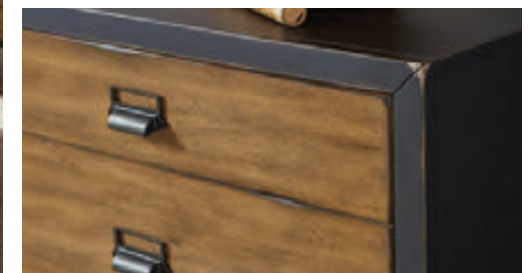

Payton Office Collection

MARTIN
FURNITURE

A / Half Pedestal Executive Desk

IMPY660 – 58w x 30h x 28d

Drop-front keyboard/pencil drawer, Two legal/letter file drawers, Two utility drawers, Ball bearing glides, Two grommets for wire management, Easy to attach legs

B / Open Bookcase

IMPY3272 – 32w x 72h x 14d

Three adjustable shelves, One fixed shelf, Easy to attach legs

C / Lateral File

IMPY450 – 32w x 30h x 21d

Two letter/legal file drawers, Top drawer locks, Ball bearing glides, Easy to attach legs

D / Electronic Sit/Stand Desk

IMPY384T/384EB - 54w x 30 - 45h x 27d

Center drawer and two utility drawers, Ball bearing glides, Power center with USB/AC outlets, Two wire management grommets, Electronic height adjustable top with three programmable memory settings (30-45"), Finished on all sides, Assembly required

The Electronic Sit/Stand Desk can be adjusted to standing height (seen here) using three programmable memory settings from 30" - 45" high

Reminiscent of old libraries and 20th century newsrooms, Payton blends mid-century modern elements with subtly worn details, resulting in a comfortable, stylish collection with timeless appeal. Payton features natural wood fronts with matte black framing that is lightly distressed for a casual finish. Angled iron legs and label frame drawer pulls add authenticity to the design.