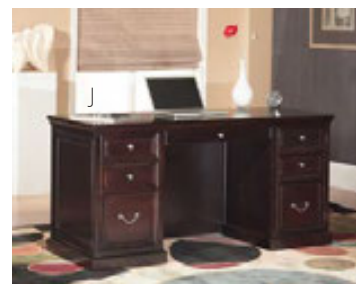

Fulton Office Collection

MARTIN
FURNITURE

A / LATERAL FILE

FL450 - 32w x 30h x 21d

Two letter/legal file drawers, One locking file drawer

B / EXECUTIVE HUTCH

FL682 - 69.25w x 42h x 13d

Two fixed shelves, Two adjustable shelves, Two glass shelves, Two wood doors

C / L-SHAPED DESK

FL684L/FL684L-R - 68.25w x 30h x 75.25d

Two drop-front keyboard/pencil drawers, One locking file drawer, Wire management grommets, Finished on all sides

D / L-SHAPED DESK

FL664R/FL664R-R - 20.75w x 29h x 24.5d

One drop-front keyboard/pencil drawer, One pencil drawer, Two utility drawers, One legal/letter file drawer, One door with pull-out printer tray, Wire management grommets, Finished on all sides

E / OPEN BOOKCASE

FL3072 - 30w x 72h x 13.5d

Two fixed shelves, Three adjustable shelves

F / LOWER DOOR BOOKCASE

FL3072D - 30w x 72h x 13.5d

Two fixed shelves, Three adjustable shelves, Two wood doors

G / ELECTRIC SIT/STAND DESK

FL384T/384EB - 60w x 30-45h x 28d

Center pencil drawer, Two utility drawers, Power center with two AC power outlets & three USB 2.0, Shelf accommodates phones and tablets, Two wire management grommets, Electronic height adjustable memory settings

H / COMPUTER CREDENZA

FL689 - 68w x 30h x 24d

One drop-front keyboard/pencil drawer, One adjustable shelf, One utility drawer, One utility drawer with dividers, One locking letter/legal file drawer, One wood door with storage space, Wire management grommets, Unfinished back

I / 72" DOUBLE PEDESTAL DESK

FL720 - 72w x 30h x 35d

One drop-front keyboard/pencil drawer, Two utility drawers, Two utility drawers with dividers, Two locking letter/legal file drawers, Wire management grommets

J / DOUBLE PEDESTAL DESK

FL660 - 61w x 30h x 23.25d

One drop-front keyboard/pencil drawer, One utility drawer, One utility drawer with dividers, One locking file drawer, One pull-out printer tray, Finished on all sides

K / DOUBLE PEDESTAL DESK

FL680 - 68.25w x 30h x 32d

One drop-front keyboard/pencil drawer, Four utility drawers, Two locking letter/legal file drawers, Wire management grommets, Finished on all sides

L / EXPANDABLE CONFERENCE TABLE

FL20 - 20w x 30h x 20d

FL48 - 4.25w x 30h x 47.25d

Wire management grommet, Finished on all sides

Fulton is a soft modern collection that blends traditional design elements like crown molding and picture frame detailing with contemporary influences like clean lines, satin nickel hardware and a rich espresso finish. Bring the best of both design worlds into your home with the Fulton home office collection, a true design solution for living.