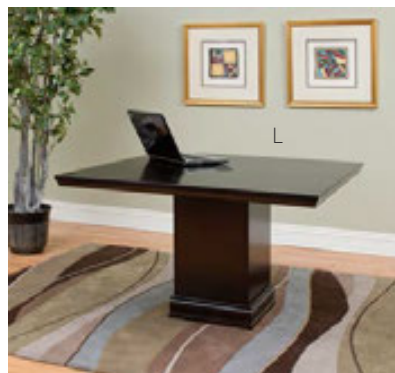

Fulton Office Collection

MARTIN
FURNITURE

A / LATERAL FILE

FL450 - 32w x 30h x 21d

Two letter/legal file drawers, One locking file drawer

B / EXECUTIVE HUTCH

FL682 - 69.25w x 42h x 13d

Two fixed shelves, Two adjustable shelves, Two glass shelves, Two wood doors

C / L-SHAPED DESK

FL684L/FL684L-R - 68.25w x 30h x 75.25d

Two drop-front keyboard/pencil drawers, One locking file drawer, Wire management grommets, Finished on all sides

D / L-SHAPED DESK

FL664R/FL664R-R - 20.75w x 29h x 24.5d

One drop-front keyboard/pencil drawer, One pencil drawer, Two utility drawers, One legal/letter file drawer, One door with pull-out printer tray, Wire management grommets, Finished on all sides

E / OPEN BOOKCASE

FL3072 - 30w x 72h x 13.5d

Two fixed shelves, Three adjustable shelves

F / LOWER DOOR BOOKCASE

FL3072D - 30w x 72h x 13.5d

Two fixed shelves, Three adjustable shelves, Two wood doors

G / ELECTRIC SIT/STAND DESK

FL384T/384EB - 60w x 30-45h x 28d

Center pencil drawer, Two utility drawers, Power center with two AC power outlets & three USB 2.0, Shelf accommodates phones and tablets, Two wire management grommets, Electronic height adjustable memory settings

H / COMPUTER CREDENZA

FL689 - 68w x 30h x 24d

One drop-front keyboard/pencil drawer, One adjustable shelf, One utility drawer, One utility drawer with dividers, One locking letter/legal file drawer, One wood door with storage space, Wire management grommets, Unfinished back

I / 72" DOUBLE PEDESTAL DESK

FL720 - 72w x 30h x 35d

One drop-front keyboard/pencil drawer, Two utility drawers, Two utility drawers with dividers, Two locking letter/legal file drawers, Wire management grommets

J / DOUBLE PEDESTAL DESK

FL660 - 61w x 30h x 23.25d

One drop-front keyboard/pencil drawer, One utility drawer, One utility drawer with dividers, One locking file drawer, One pull-out printer tray, Finished on all sides

K / DOUBLE PEDESTAL DESK

FL680 - 68.25w x 30h x 32d

One drop-front keyboard/pencil drawer, Four utility drawers, Two locking letter/legal file drawers, Wire management grommets, Finished on all sides

L / EXPANDABLE CONFERENCE TABLE

FL20 - 20w x 30h x 20d

FL48 - 4.25w x 30h x 47.25d

Wire management grommet, Finished on all sides

Fulton is a soft modern collection that blends traditional design elements like crown molding and picture frame detailing with contemporary influences like clean lines, satin nickel hardware and a rich espresso finish. Bring the best of both design worlds into your home with the Fulton home office collection, a true design solution for living.