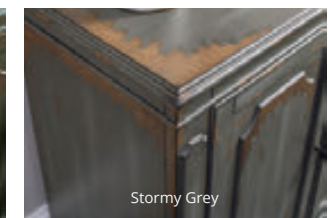

Stormy Grey