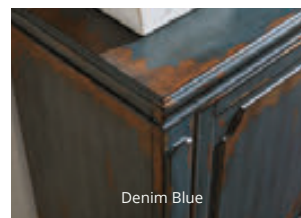

Four doors, Two adjustable shelves, Accommodates most TVs up to 85"

*Also available in Emerald Green (IMSU380E) & Stormy Grey (IMSU380G)

Four doors, Two adjustable shelves, Accommodates most TVs up to 75"

*Also available in Denim Blue (IMSU370B) & Stormy Grey (IMSU370G)

Four doors, Two adjustable shelves, Accommodates most TVs up to 65"

*Also available in Denim Blue (IMSU360B) & Emerald Green (IMSU360E)

The Sutton Collection has the look and feel of an antique heirloom that has lived for generations in a French cottage or countryside estate. Sutton consoles serve as the perfect entertainment or accent piece to showcase a classic sense of style.

Featuring a distressed finish and old-world moulding, Sutton is available in three colors: Emerald Green, Denim Blue, and Stormy Grey.

Denim Blue